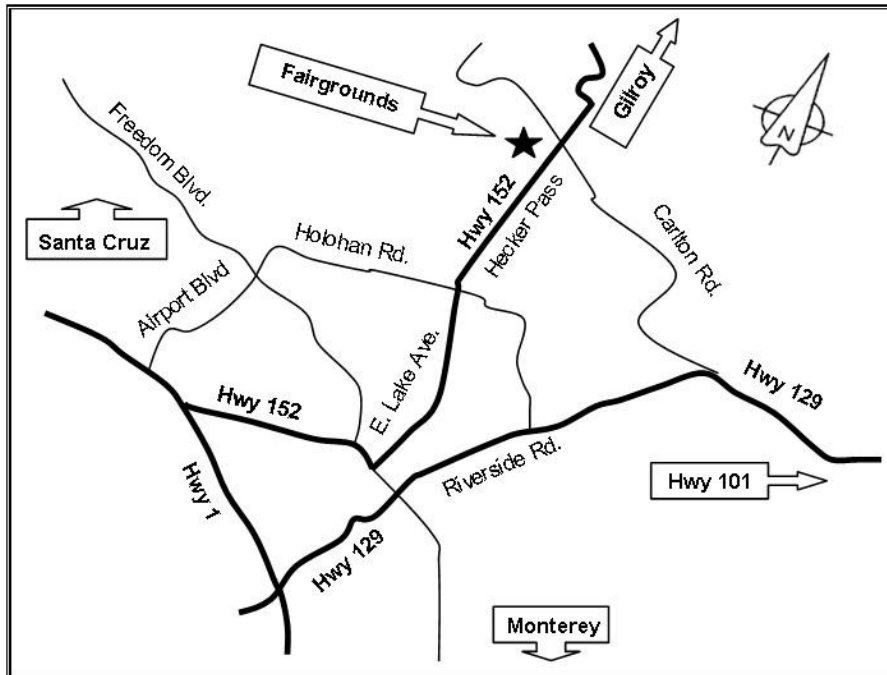

Available Hotels in Watsonville, Gilroy and San Juan Bautista

**Special Horse Show rates available at
Red Roof Inn**

1620 W. Beach St. ~ Watsonville, Ca., ~ (831) 740-4520
Contact DiDi Howard at (408) 847-3503 for more Info

Motel Six	125 Silver Lead Dr.	Watsonville, Ca.	831-724-4144
Best Western	740 Freedom Blvd	Watsonville, Ca.	831-724-3367
Posada De San Juan	4 St.	San Juan Bautista Ca	831-623-4030
San Juan Inn	Hwy 156	San Juan Bautista, Ca	831-623-4380
Gilroy Hilton Garden Inn	6070 Monterey Rd	Gilroy, Ca.	831-842-5138
Leavesley Inn	8340 Murray Ave.	Gilroy, Ca	408-847-5500
Motel 6	6110 Monterey Rd.	Gilroy, Ca.	408-842-6061
Forest Park Inn	375 Leavesley Rd	Gilroy, Ca.	408-848-5114

Directions to the Santa Cruz County Fairgrounds 2601 East Lake Blvd., Watsonville, Calif.

From the North: Take Hwy 101 South to exit 129 / Watsonville;
Take 129 to Carlton Rd and bear right onto Carlton Road;
Turn left onto Hecker Pass (Hwy 152);
Fairgrounds is less than ¼ mile on the right.

From the South: Take 101 North to exit 129 / Watsonville;
Take 129 to Carlton Rd and bear right onto Carlton Road;
Turn left onto Hecker Pass (Hwy 152);
Fairgrounds is less than ¼ mile on the right.